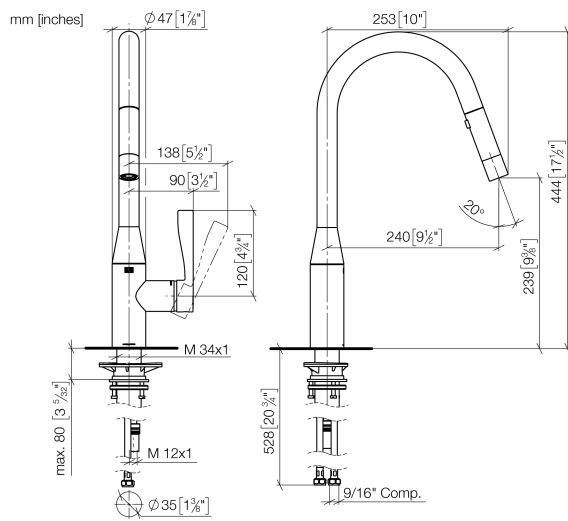

33 870 895

Flow rate chart