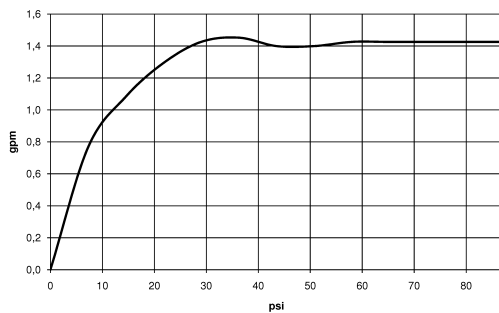

Codes & Standards

ADA

ASME
A112.18.1/CSA
B125.1

California Energy
Commission
(CEC)

NSF/ANSI 372

NSF/ANSI/CAN
61