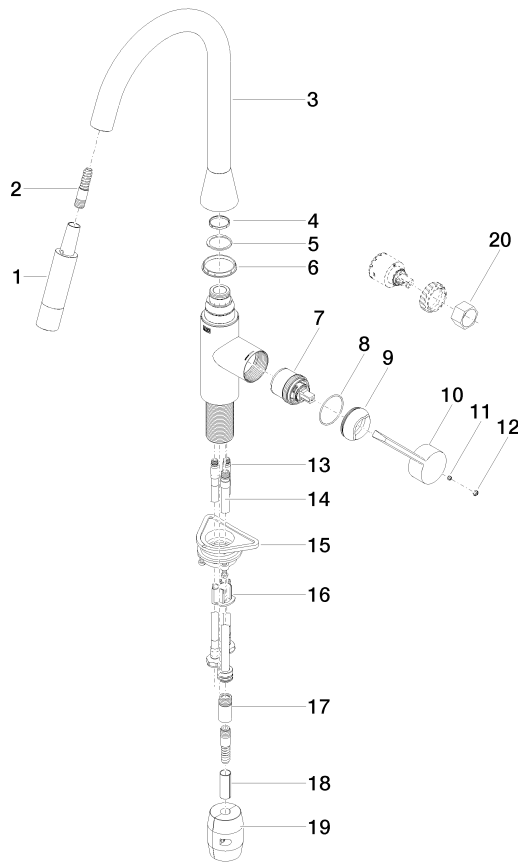

33 870 895

- 240mm projection
- pivotable spout 360°
- Optional swivel limiter available with swivel limiter set 12 821 970 90
- laminar and spray flow
- height of mixer 444 mm
- height up to laminar flow regulator 240 mm
- hole diameter 35 mm
- 2 x pressure hose with 3/8" cap nut
- 1800 mm metal shower hose
- sprayface with anti-scaling system
- max. flow 5.7 l/min at 3 bar flow pressure
- lead-free
- This product can help a building meet the requirements of Green Building Rating Systems, e.g. LEED®, BREEAM®, DGNB

Intrinsic protection against back flow.

Push button locks into spray mode when pressed. To switch back to laminar flow the water must be turned off.

	Chrome	33 870 895-00 0010
	Brushed Platinum	33 870 895-06 0010
	Platinum	33 870 895-08 0010
	Durabronze (23kt Gold)	33 870 895-09 0010
	Dark Chrome	33 870 895-19 0010
	Brushed Durabronze (23kt Gold)	33 870 895-28 0010
	Matte Black	33 870 895-33 0010
	Brushed Champagne (22kt Gold)	33 870 895-46 0010
	Champagne (22kt Gold)	33 870 895-47 0010
	Brushed Chrome	33 870 895-93 0010
	Brushed Dark Platinum	33 870 895-99 0010

SYNC Single-lever mixer Pull-down with spray function - Chrome

SYNC

33 870 895

Certificates

IAPMO_N-4976 (2). IAPMO_4976 (3). IAPMO_6397 (1).

33 870 895

Spare parts list

No.	Item Number	Name	Quantity used	Delivery time
1	90 12 11 148 00-00	shower	1	10
2	04 30 02 120 00-00	hose	1	10
3	90 28 22 302 00-00	spout	1	10
4	09 28 10 160 90	ring	1	2
5	09 28 10 162 90	ring	1	2
6	09 28 10 161 90	ring	1	2
7	90 15 05 064 02 90	cartridge	1	2
8	09 14 10 190 90	seal	1	2
9	09 28 30 030-00	cover	1	10
10	09 20 89 020-00	handle	1	10
11	90 31 11 063 00 90	pin	1	2
12	90 31 20 087 00-00	plug	1	10
13	04 30 04 103 00 90	hose	1	2
14	04 28 20 067 00 90	pipe	1	2
15	04 30 11 040 00 90	fixing set	2	2
16	09 20 93 056 90	insert	1	2
17	90 24 03 253 01 90	adaptor	1	2
18	09 30 03 038 90	hose	1	2
19	04 21 50 010 00 90	accessories	1	2
20	90 30 09 031 00 90	key	1	2